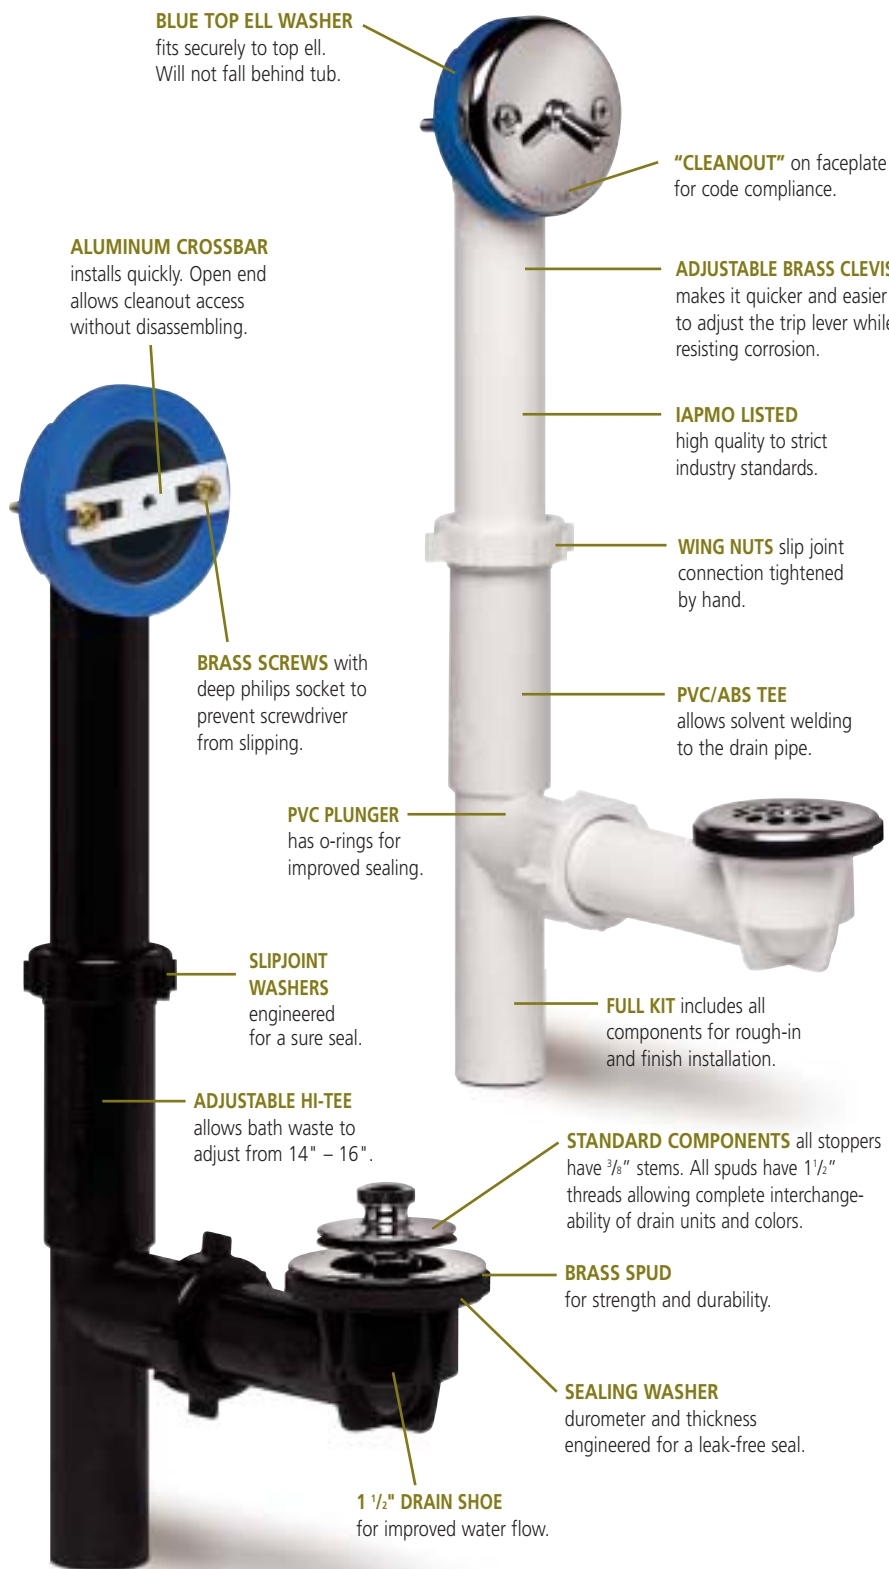

Polypropylene Full Kits

AVAILABLE WITH FOUR STOPPER STYLES

OPTIONAL FEATURES

Cable Bath Waste

Cable with all brass components. Ideal for whirlpools.