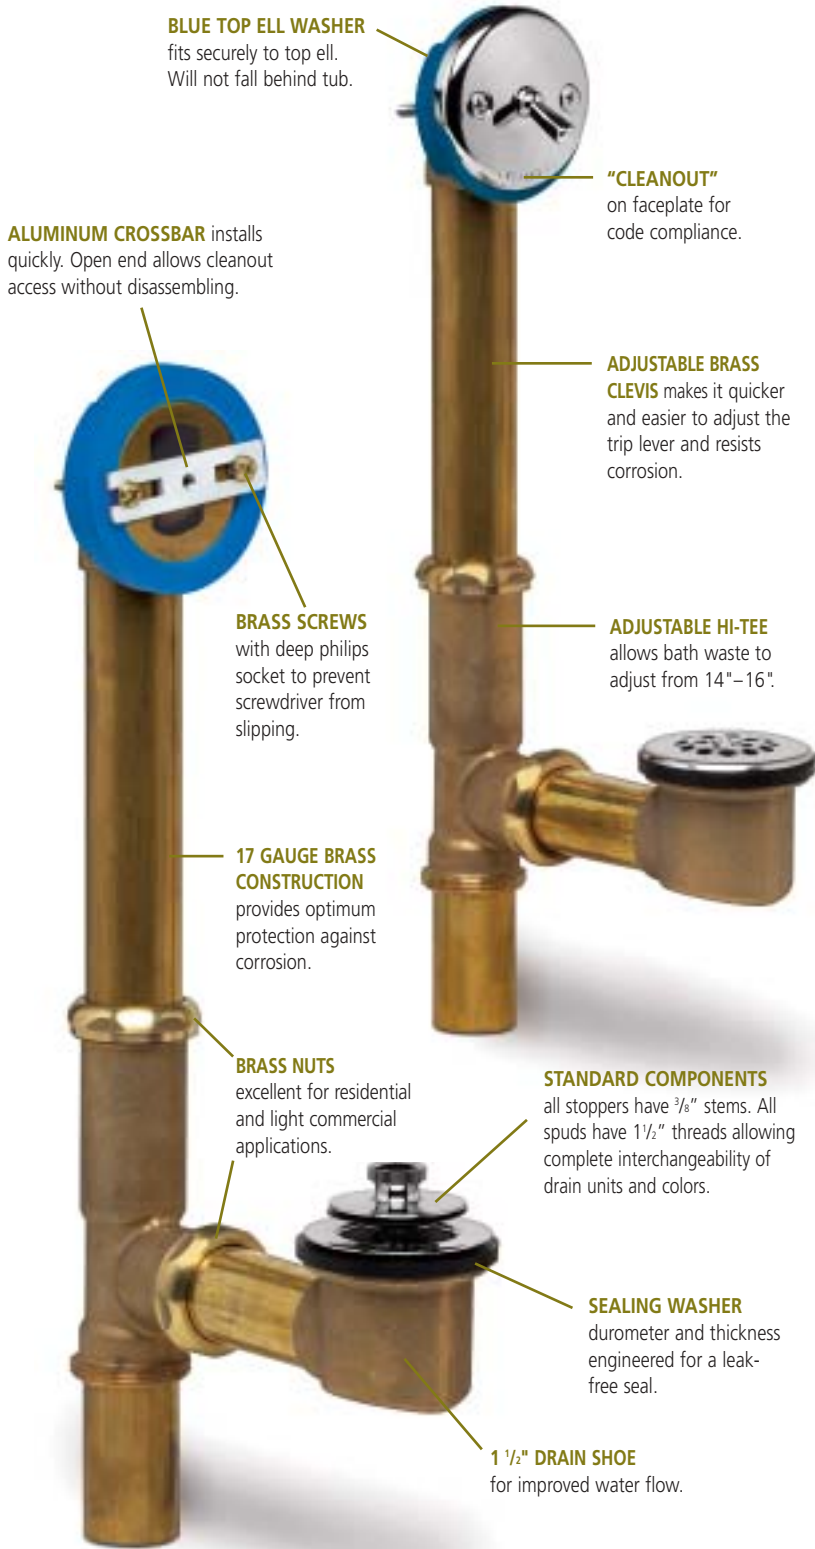

17 Gauge Brass Full Kits

AVAILABLE WITH FOUR STOPPER STYLES